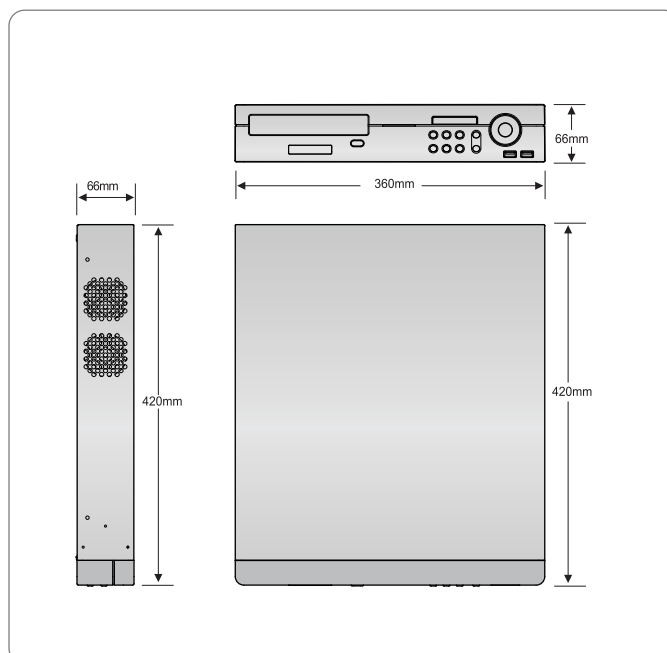

Trium SH9000/7000 Series

Full HD Monitoring, Slim Type Embedded DVR

About

Trium SH series is premier embedded DVR based on cutting-edge H.264 compression supporting all channel real-time live view and recording at D1 or CIF resolution. The intuitive and user-friendly interface makes navigation and system functions simple to perform.

Key Feature

- Enhanced H.264 Video Compression
- D1/CIF Real-time Recording
- All Channel Audio Recording
- 1.5U Slim size and User-friendly design
- RAID 1/5 HDD Protection for SH9000 series
- USB, eSATA, NAS Backup
- Two Way Audio
- Smart Phone Viewer
- NTP, DST, DDNS, DHCP

Specification

General	Trium SH9000			Trium SH7000	
	SH9016	SH9008	SH9004	SH7016	SH7008
Video Format	NTSC / PAL				
Video Input	16BNC	8BNC	4BNC	16BNC	8BNC
Video Output	1 BNC, 1 VGA, 1 HDMI(1080p)			1BNC, 1 VGA	
Display mode	16/9/4/1 Sequence	8/4/1 Sequence	4/1 Sequence	16/9/4/1 Sequence	8/4/1 Sequence
Display speed	Real-Time Live Display				
Recording Resolution	4CIF(Full D1), 2CIF(Half D1), CIF				
Audio In/Out	16RCA/1RCA	8RCA/1RCA	4RCA/1RCA	16RCA/1RCA	8RCA/1RCA
Alarm In/Out	16/4	8/2	4/1	4/1	4/1

Detailed Spec.		
Recording Rate	D1 real-time	CIF real-time
Compression Type	Enhanced H.264	
Operating System	Embedded Linux - Built in flash memory	
Storage	3 HDD(Without ODD)	2 HDD
External Storage	USB, eSATA	USB
HDD Protection	RAID 1/5	RAID 1
Backup Interface	DVD-RW, USB, Network, NAS, eSATA	DVD-RW, USB, Network, NAS
Backup Format	Backup Viewer (Exclusive File Format) - Export AVI, JPEG	
Network Connection	Ethernet /100	
PTZ Interface	RS485 Terminal Block	
POS/ATM Interface	8 RS232	4 RS232